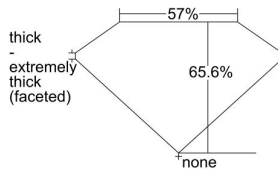

GIA®

FACSIMILE

GIA REPORT 7231062849

Verify this report at gia.edu

GIA DIAMOND DOSSIER®

July 08, 2016
GIA Report Number 7231062849
Shape and Cutting Style ..... Pear Brilliant
Measurements ..... 8.31 x 5.18 x 3.40 mm

GRADING RESULTS

Carat Weight ..... 0.90 carat
Color Grade ..... D
Clarity Grade VS2

ADDITIONAL GRADING INFORMATION

Polish ..... Very Good
Symmetry ..... Very Good
Fluorescence ..... Faint
Clarity Characteristics ..... Crystal
Inscription(s): GIA 7231062849

PROPORTIONS

Profile not to actual proportions

GRADING SCALES

GIA COLOR SCALE		GIA CLARITY SCALE			
COLORLESS	D	VERY VERY SLIGHTLY INCLUDED	FLAWLESS		
	E		INTERNALLY FLAWLESS		
	F	VERY SLIGHTLY INCLUDED	VVS₁		
	G		VVS₂		
	NEAR COLORLESS	H	SLIGHTLY INCLUDED	VS₁	
		I		VS₂	
		FAINT	J	INCLUDED	I₁
			K		I₂
	L		I₃		
	M		NOT GRADED		
N					
O					
LIGHT	P				
	Q				
	R				
	S				
	T				
	U				
	V				
	W				
X					
Y					
Z