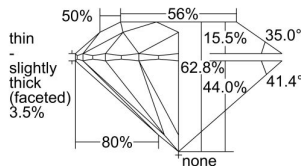

GIA®

FACSIMILE

GIA REPORT 6235994948

Verify this report at gia.edu

GIA DIAMOND DOSSIER®

October 13, 2016
GIA Report Number 6235994948
Shape and Cutting Style ..... Round Brilliant
Measurements ..... 5.35 - 5.37 x 3.37 mm

GRADING RESULTS

Carat Weight ..... 0.59 carat
Color Grade ..... J
Clarity Grade S11
Cut Grade ..... Excellent

ADDITIONAL GRADING INFORMATION

Polish ..... Excellent
Symmetry ..... Excellent
Fluorescence ..... Medium Blue
Clarity Characteristics ..... Crystal, Cloud
Inscription(s): GIA 6235994948

PROPORTIONS

Profile to actual proportions