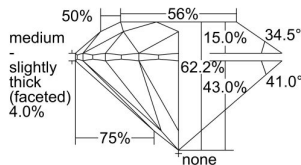

GIA®

FACSIMILE

GIA REPORT 6235780644

Verify this report at gia.edu

GIA DIAMOND DOSSIER®

September 20, 2016
GIA Report Number 6235780644
Shape and Cutting Style ..... Round Brilliant
Measurements ..... 4.47 - 4.49 x 2.79 mm

GRADING RESULTS

Carat Weight ..... 0.34 carat
Color Grade ..... D
Clarity Grade VS2
Cut Grade ..... Excellent

ADDITIONAL GRADING INFORMATION

Polish ..... Excellent
Symmetry ..... Excellent
Fluorescence ..... Medium Blue
Clarity Characteristics ..... Crystal, Feather
Inscription(s): GIA 6235780644

PROPORTIONS

Profile to actual proportions

GRADING SCALES

GIA COLOR SCALE

COLORED	D
	E
	F
	G
	H
	I
	J
NEAR COLORLESS	K
	L
	M
	N
	O
	P
	R
	S
	T
	U
	V
	W
	X
	Y
	Z

GIA CLARITY SCALE

GIA CUT SCALE

EXCELLENT
VERY GOOD
GOOD
FAIR
POOR