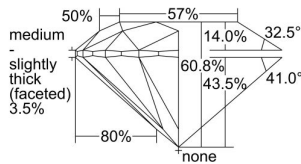

GIA®

FACSIMILE

GIA REPORT 7238605041

Verify this report at gia.edu

GIA DIAMOND DOSSIER®

September 01, 2016
GIA Report Number 7238605041
Shape and Cutting Style ..... Round Brilliant
Measurements ..... 5.17 - 5.18 x 3.15 mm

GRADING RESULTS

Carat Weight ..... 0.51 carat
Color Grade ..... D
Clarity Grade VS2
Cut Grade ..... Excellent

ADDITIONAL GRADING INFORMATION

Polish ..... Excellent
Symmetry ..... Excellent
Fluorescence ..... None
Clarity Characteristics ..... Cloud, Crystal, Feather
Inscription(s): GIA 7238605041

PROPORTIONS

Profile to actual proportions

GRADING SCALES

GIA COLOR SCALE	GIA CLARITY SCALE	GIA CUT SCALE	
D	FLAWLESS	EXCELLENT	
E	INTERNALLY FLAWLESS		
F		VVS₁	VERY GOOD
G	VVS₂		
H	VS₁	GOOD	
I	VS₂		
J	SI₁	FAIR	
K	SI₂		
L	I₁	POOR	
M	I₂		
N	I₃		
O			
P			
Q			
R			
S			
T			
U			
V			
W			
X			
Y			
Z