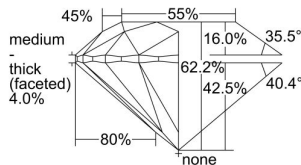

GIA®

FACSIMILE

GIA REPORT 2175856804

Verify this report at gia.edu

GIA DIAMOND DOSSIER®

September 08, 2016
GIA Report Number 2175856804
Shape and Cutting Style ..... Round Brilliant
Measurements ..... 5.63 - 5.70 x 3.52 mm

GRADING RESULTS

Carat Weight ..... 0.70 carat
Color Grade ..... E
Clarity Grade VS1
Cut Grade ..... Very Good

ADDITIONAL GRADING INFORMATION

Polish ..... Excellent
Symmetry ..... Good
Fluorescence ..... Medium Blue
Clarity Characteristics ..... Feather, Cavity, Pinpoint
Inscription(s): GIA 2175856804

PROPORTIONS

Profile to actual proportions

GRADING SCALES

GIA COLOR SCALE	GIA CLARITY SCALE	GIA CUT SCALE
COLOURLESS	FLAWLESS	EXCELLENT
D	INTERNALLY FLAWLESS	
E	VVS₁	VERY GOOD
F		
G	VVS₂	
H	VS₁	GOOD
I		
J	VS₂	
K	SI₁	FAIR
L		
M	SI₂	
N	I₁	POOR
O		
P	I₂	
Q	I₃	
R		
S		
T		
U		
V		
W		
X		
Y		
Z