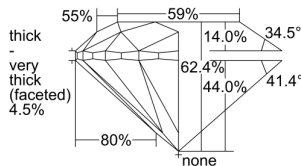

GIA®

FACSIMILE

GIA DIAMOND DOSSIER®

October 13, 2016
GIA Report Number 2175947224
Shape and Cutting Style ..... Round Brilliant
Measurements ..... 4.66 - 4.69 x 2.92 mm

GRADING RESULTS

Carat Weight ..... 0.40 carat
Color Grade ..... J
Clarity Grade VS1
Cut Grade ..... Good

ADDITIONAL GRADING INFORMATION

Polish ..... Excellent
Symmetry ..... Excellent
Fluorescence ..... None
Clarity Characteristics ..... Cloud, Knot
Inscription(s): GIA 2175947224

GIA REPORT 2175947224

Verify this report at gia.edu

PROPORTIONS

Profile to actual proportions