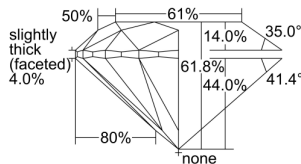

GIA®

FACSIMILE

GIA REPORT 6242021784

Verify this report at gia.edu

GIA DIAMOND DOSSIER®

October 17, 2016
GIA Report Number 6242021784
Shape and Cutting Style ..... Round Brilliant
Measurements ..... 5.71 - 5.73 x 3.54 mm

GRADING RESULTS

Carat Weight ..... 0.72 carat
Color Grade ..... J
Clarity Grade VVS1
Cut Grade ..... Excellent

ADDITIONAL GRADING INFORMATION

Polish ..... Excellent
Symmetry ..... Excellent
Fluorescence ..... None
Clarity Characteristics..... Cloud, Pinpoint, Internal Graining
Inscription(s): GIA 6242021784

PROPORTIONS

Profile to actual proportions