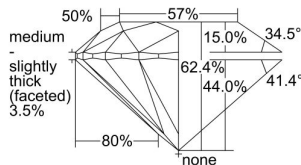

GIA®

FACSIMILE

GIA REPORT 7248021383

Verify this report at gia.edu

GIA DIAMOND DOSSIER®

October 14, 2016
GIA Report Number 7248021383
Shape and Cutting Style ..... Round Brilliant
Measurements ..... 5.70 - 5.72 x 3.56 mm

GRADING RESULTS

Carat Weight ..... 0.71 carat
Color Grade ..... E
Clarity Grade VVS1
Cut Grade ..... Excellent

ADDITIONAL GRADING INFORMATION

Polish ..... Excellent
Symmetry ..... Excellent
Fluorescence ..... None
Clarity Characteristics ..... Cloud
Inscription(s): GIA 7248021383

PROPORTIONS

Profile to actual proportions

GRADING SCALES

GIA COLOR SCALE	GIA CLARITY SCALE	GIA CUT SCALE	
D	FLAWLESS	EXCELLENT	
E	INTERNALLY FLAWLESS		
F		VVS₁	VERY GOOD
G	VVS₂		
H	VS₁	GOOD	
I	VS₂		
J	SI₁	FAIR	
K	SI₂		
L	I₁	POOR	
M	I₂		
N	I₃		
O			
P			
Q			
R			
S			
T			
U			
V			
W			
X			
Y			
Z