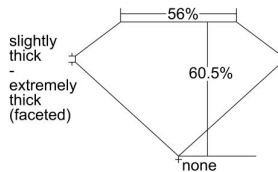

GIA®

FACSIMILE

GIA REPORT

7232909481

Verify this report at gia.edu

GIA DIAMOND DOSSIER®

October 07, 2016
GIA Report Number 7232909481
Shape and Cutting Style ..... Heart Brilliant
Measurements ..... 4.80 x 5.65 x 3.42 mm

GRADING RESULTS

Carat Weight ..... 0.55 carat
Color Grade ..... D
Clarity Grade VVS1

ADDITIONAL GRADING INFORMATION

Polish ..... Excellent
Symmetry ..... Very Good
Fluorescence ..... None
Clarity Characteristics..... Indented Natural
Inscription(s): GIA 7232909481

PROPORTIONS

Profile not to actual proportions

GRADING SCALES

GIA COLOR SCALE		GIA CLARITY SCALE			
COLORLESS	D	VERY VERY SLIGHTLY INCLUDED	FLAWLESS		
	E		INTERNALLY FLAWLESS		
	F	VERY SLIGHTLY INCLUDED	VVS₁		
	G		VVS₂		
	H		VS₁		
	NEAR COLORLESS	I	SLIGHTLY INCLUDED	VS₂	
		J		SI₁	
		FAINT	K	INCLUDED	SI₂
			L		I₁
			M		I₂
VERY LIGHT	N		INCLUDED	I₃	
	O				
	P				
	Q				
	R				
LIGHT	S				
	T				
	U				
	V				
	W				
	X				
	Y				
Z