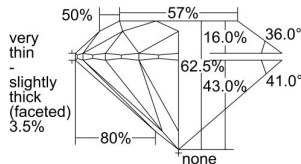

GIA®

FACSIMILE

GIA REPORT 6231198445

Verify this report at gia.edu

GIA DIAMOND DOSSIER®

July 19, 2016
GIA Report Number 6231198445
Shape and Cutting Style ..... Round Brilliant
Measurements ..... 6.14 - 6.19 x 3.86 mm

GRADING RESULTS

Carat Weight ..... 0.90 carat
Color Grade ..... J
Clarity Grade S11
Cut Grade ..... Very Good

ADDITIONAL GRADING INFORMATION

Polish ..... Excellent
Symmetry ..... Excellent
Fluorescence ..... Strong Blue
Clarity Characteristics ..... Crystal, Cloud
Inscription(s): GIA 6231198445

PROPORTIONS

Profile to actual proportions

GRADING SCALES

GIA COLOR SCALE	GIA CLARITY SCALE	GIA CUT SCALE	
D	FLAWLESS	EXCELLENT	
E	INTERNALLY FLAWLESS		
F		VVS₁	VERY GOOD
G	VVS₂		
H	VS₁	GOOD	
I	VS₂		
J	S1₁	FAIR	
K	S1₂		
L	I₁	POOR	
M	I₂		
N	I₃		
O			
P			
Q			
R			
S			
T			
U			
V			
W			
X			
Y			
Z