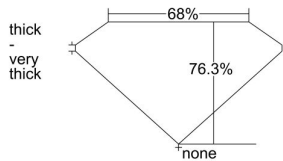

GIA®

FACSIMILE

GIA REPORT 2236885324

Verify this report at gia.edu

GIA DIAMOND DOSSIER®

October 03, 2016
GIA Report Number 2236885324
Shape and Cutting Style ..... Square Modified Brilliant
Measurements ..... 4.26 x 4.17 x 3.18 mm

GRADING RESULTS

Carat Weight ..... 0.51 carat
Color Grade ..... E
Clarity Grade VVS1

ADDITIONAL GRADING INFORMATION

Polish ..... Excellent
Symmetry ..... Very Good
Fluorescence ..... None
Clarity Characteristics..... Pinpoint, Needle, Feather
Inscription(s): GIA 2236885324

PROPORTIONS

Profile not to actual proportions

GRADING SCALES

GIA COLOR SCALE		GIA CLARITY SCALE			
COLORLESS	D	VERY VERY SLIGHTLY INCLUDED	FLAWLESS		
	E		INTERNALLY FLAWLESS		
	F	VERY SLIGHTLY INCLUDED	VVS₁		
	G		VVS₂		
	H		VS₁		
	NEAR COLORLESS	I	SLIGHTLY INCLUDED	VS₂	
		J		SI₁	
		FAINT	K	INCLUDED	SI₂
			L		I₁
			M		I₂
VERY LIGHT	N	LIGHT	I₃		
	O				
	P				
	Q				
	R