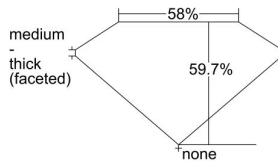

GIA®

FACSIMILE

GIA REPORT 2237892736

Verify this report at gia.edu

GIA DIAMOND DOSSIER®

October 03, 2016
GIA Report Number 2237892736
Shape and Cutting Style ..... Pear Brilliant
Measurements ..... 7.21 x 4.57 x 2.73 mm

GRADING RESULTS

Carat Weight ..... 0.52 carat
Color Grade ..... G
Clarity Grade VVS1

ADDITIONAL GRADING INFORMATION

Polish ..... Excellent
Symmetry ..... Very Good
Fluorescence ..... None
Clarity Characteristics..... Chip
Inscription(s): GIA 2237892736

PROPORTIONS

Profile not to actual proportions

GRADING SCALES

GIA COLOR SCALE		GIA CLARITY SCALE			
COLORLESS	D	VERY VERY SLIGHTLY INCLUDED	FLAWLESS		
	E		INTERNALLY FLAWLESS		
	F	VERY SLIGHTLY INCLUDED	VVS₁		
	G		VVS₂		
	H		VS₁		
	NEAR COLORLESS	I	SLIGHTLY INCLUDED	VS₂	
		J		SI₁	
		FAINT	K	INCLUDED	SI₂
			L		I₁
			M		I₂
VERY LIGHT	N	LIGHT	I₃		
	O				
	P				
	Q				
	R