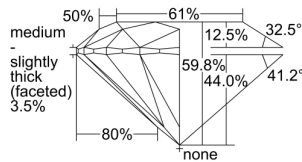

GIA®

FACSIMILE

GIA REPORT 1233945929

Verify this report at gia.edu

GIA DIAMOND DOSSIER®

October 12, 2016
GIA Report Number 1233945929
Shape and Cutting Style ..... Round Brilliant
Measurements ..... 5.75 - 5.79 x 3.45 mm

GRADING RESULTS

Carat Weight ..... 0.70 carat
Color Grade ..... F
Clarity Grade S11
Cut Grade ..... Excellent

ADDITIONAL GRADING INFORMATION

Polish ..... Excellent
Symmetry ..... Excellent
Fluorescence ..... Medium Green
Clarity Characteristics ..... Crystal, Feather
Inscription(s): GIA 1233945929

PROPORTIONS

Profile to actual proportions

GRADING SCALES

GIA COLOR SCALE	GIA CLARITY SCALE	GIA CUT SCALE	
D	FLAWLESS	EXCELLENT	
E	INTERNALLY FLAWLESS		
F		VVS₁	VERY GOOD
G	VVS₂		
H	VS₁	GOOD	
I	VS₂		
J	S1₁	FAIR	
K	S1₂		
L	I₁	POOR	
M	I₂		
N	I₃		
O			
P			
Q			
R			
S			
T			
U			
V			
W			
X			
Y			
Z