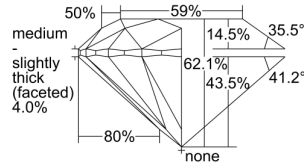

GIA®

FACSIMILE

GIA REPORT 7232987015

Verify this report at gia.edu

GIA DIAMOND DOSSIER®

October 13, 2016
GIA Report Number 7232987015
Shape and Cutting Style ..... Round Brilliant
Measurements ..... 5.51 - 5.53 x 3.43 mm

GRADING RESULTS

Carat Weight ..... 0.64 carat
Color Grade ..... K
Clarity Grade VS2
Cut Grade ..... Excellent

ADDITIONAL GRADING INFORMATION

Polish ..... Excellent
Symmetry ..... Excellent
Fluorescence ..... None
Clarity Characteristics ..... Cloud, Crystal
Inscription(s): GIA 7232987015

PROPORTIONS

Profile to actual proportions

GRADING SCALES

GIA COLOR SCALE

COLORED	D
	E
	F
	G
	H
	I
	J
NEAR COLORLESS	K
	L
	M
FANT	N
	O
	P
	Q
VERY LIGHT	R
	S
	T
	U
	V
	W
	X
	Y
LIGHT	Z

GIA CLARITY SCALE

	FLAWLESS
	INTERNALLY FLAWLESS
VERY VERY SLIGHTLY INCLUDED	VVS₁
	VVS₂
VERY SLIGHTLY INCLUDED	VS₁
	VS₂
SLIGHTLY INCLUDED	SI₁
	SI₂
INCLUDED	I₁
	I₂
	I₃

GIA CUT SCALE

	EXCELLENT
	VERY GOOD
	GOOD
	FAIR
	POOR