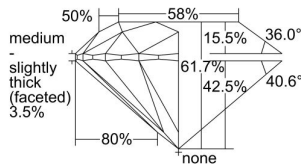

GIA®

FACSIMILE

GIA REPORT 2175897821

Verify this report at gia.edu

GIA DIAMOND DOSSIER®

September 27, 2016
GIA Report Number 2175897821
Shape and Cutting Style ..... Round Brilliant
Measurements ..... 5.48 - 5.50 x 3.39 mm

GRADING RESULTS

Carat Weight ..... 0.63 carat
Color Grade ..... G
Clarity Grade VVS1
Cut Grade ..... Excellent

ADDITIONAL GRADING INFORMATION

Polish ..... Excellent
Symmetry ..... Excellent
Fluorescence ..... None
Clarity Characteristics ..... Feather
Inscription(s): GIA 2175897821

PROPORTIONS

Profile to actual proportions