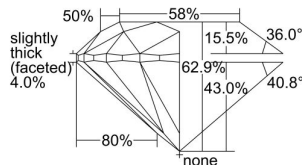

GIA®

FACSIMILE

GIA REPORT 7236993078

Verify this report at gia.edu

GIA DIAMOND DOSSIER®

October 12, 2016
GIA Report Number 7236993078
Shape and Cutting Style ..... Round Brilliant
Measurements ..... 5.87 - 5.92 x 3.71 mm

GRADING RESULTS

Carat Weight ..... 0.81 carat
Color Grade ..... D
Clarity Grade S11
Cut Grade ..... Excellent

ADDITIONAL GRADING INFORMATION

Polish ..... Excellent
Symmetry ..... Very Good
Fluorescence ..... None
Clarity Characteristics ..... Crystal
Inscription(s): GIA 7236993078

PROPORTIONS

Profile to actual proportions

GRADING SCALES

GIA
COLOR
SCALE

COLORED	D
	E
	F
	G
	H
	I
	J
NEAR COLORLESS	K
	L
Faint	M
	N
	O
	P
Very Light	Q
	R
	S
	T
	U
	V
Light	W
	X
	Y
	Z

GIA
CLARITY
SCALE

VERY VERY SLIGHTLY INCLUDED	FLAWLESS
	INTERNALLY FLAWLESS
VERY SLIGHTLY INCLUDED	VVS₁
	VVS₂
SLIGHTLY INCLUDED	VS₁
	VS₂
INCLUDED	S1₁
	S1₂
	I₁
	I₂
	I₃

GIA
CUT
SCALE

EXCELLENT
VERY GOOD
GOOD
FAIR
POOR