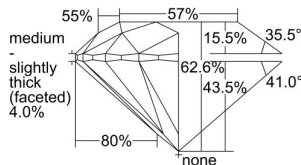

GIA®

FACSIMILE

GIA REPORT 2237915486

Verify this report at gia.edu

GIA DIAMOND DOSSIER®

October 06, 2016
GIA Report Number 2237915486
Shape and Cutting Style ..... Round Brilliant
Measurements ..... 4.77 - 4.79 x 3.00 mm

GRADING RESULTS

Carat Weight ..... 0.42 carat
Color Grade ..... E
Clarity Grade VS1
Cut Grade ..... Excellent

ADDITIONAL GRADING INFORMATION

Polish ..... Excellent
Symmetry ..... Excellent
Fluorescence ..... None
Clarity Characteristics ..... Cloud, Pinpoint
Inscription(s): GIA 2237915486

PROPORTIONS

Profile to actual proportions