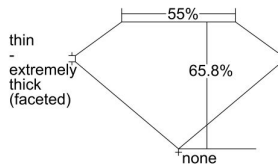

GIA®

FACSIMILE

GIA REPORT 2234478724

Verify this report at gia.edu

GIA DIAMOND DOSSIER®

August 16, 2016
GIA Report Number 2234478724
Shape and Cutting Style ..... Pear Brilliant
Measurements ..... 7.03 x 4.19 x 2.76 mm

GRADING RESULTS

Carat Weight ..... 0.50 carat
Color Grade ..... D
Clarity Grade VS2

ADDITIONAL GRADING INFORMATION

Polish ..... Excellent
Symmetry ..... Very Good
Fluorescence ..... None
Clarity Characteristics..... Crystal, Indented Natural
Inscription(s): GIA 2234478724

PROPORTIONS

Profile not to actual proportions

GRADING SCALES

GIA COLOR SCALE		GIA CLARITY SCALE			
COLORLESS	D	VERY VERY SLIGHTLY INCLUDED	FLAWLESS		
	E		INTERNALLY FLAWLESS		
	F		VVS₁		
	G		VVS₂		
	NEAR COLORLESS	H	VERY SLIGHTLY INCLUDED	VS₁	
		I		VS₂	
		FAINT	J	SLIGHTLY INCLUDED	SI₁
			K		SI₂
	L		I₁		
	VERT LIGHT		M	INCLUDED	I₂
N			I₃		
O					
LIGHT		P			
		Q			
		R			
	S				
	T				
	U				
	V				
	W				
	X				
	Y				
	Z