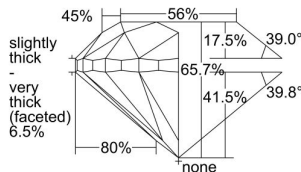

GIA®

FACSIMILE

GIA REPORT 5233984422

Verify this report at gia.edu

GIA DIAMOND DOSSIER®

October 12, 2016
GIA Report Number 5233984422
Shape and Cutting Style ..... Round Brilliant
Measurements ..... 5.40 - 5.51 x 3.59 mm

GRADING RESULTS

Carat Weight ..... 0.70 carat
Color Grade ..... H
Clarity Grade S11
Cut Grade ..... Good

ADDITIONAL GRADING INFORMATION

Polish ..... Good
Symmetry ..... Good
Fluorescence ..... None
Clarity Characteristics ..... Cloud, Feather, Crystal
Inscription(s): GIA 5233984422

PROPORTIONS

Profile to actual proportions