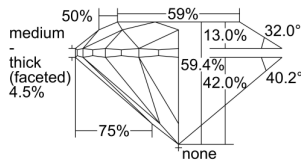

GIA®

FACSIMILE

GIA REPORT 3235845922

Verify this report at gia.edu

GIA DIAMOND DOSSIER®

October 03, 2016
GIA Report Number 3235845922
Shape and Cutting Style ..... Round Brilliant
Measurements ..... 5.74 - 5.80 x 3.43 mm

GRADING RESULTS

Carat Weight ..... 0.71 carat
Color Grade ..... D
Clarity Grade I1
Cut Grade ..... Very Good

ADDITIONAL GRADING INFORMATION

Polish ..... Excellent
Symmetry ..... Very Good
Fluorescence ..... None
Clarity Characteristics ..... Cloud
Inscription(s): GIA 3235845922

PROPORTIONS

Profile to actual proportions

GRADING SCALES

GIA COLOR SCALE	GIA CLARITY SCALE	GIA CUT SCALE	
D	FLAWLESS	EXCELLENT	
E	INTERNALLY FLAWLESS		
F		VVS₁	VERY GOOD
G	VVS₂		
H	VS₁	GOOD	
I	VS₂		
J	SI₁	FAIR	
K	SI₂		
L	I₁	POOR	
M			
N			
O	I₂		
P			
Q	I₃		
R			
S			
T			
U			
V			
W			
X			
Y			
Z