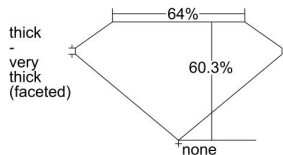

GIA®

FACSIMILE

GIA REPORT 7236850633

Verify this report at gia.edu

GIA DIAMOND DOSSIER®

September 29, 2016
GIA Report Number 7236850633
Shape and Cutting Style ..... Marquise Brilliant
Measurements ..... 5.78 x 3.07 x 1.85 mm

GRADING RESULTS

Carat Weight ..... 0.20 carat
Color Grade ..... F
Clarity Grade S11

ADDITIONAL GRADING INFORMATION

Polish ..... Excellent
Symmetry ..... Very Good
Fluorescence ..... None
Clarity Characteristics..... Feather, Cloud
Inscription(s): GIA 7236850633

PROPORTIONS

Profile not to actual proportions

GRADING SCALES

GIA COLOR SCALE		GIA CLARITY SCALE			
COLORLESS	D	VERY VERY SLIGHTLY INCLUDED	FLAWLESS		
	E		INTERNALLY FLAWLESS		
	F	VERY SLIGHTLY INCLUDED	VVS₁		
	G		VVS₂		
	H		VS₁		
	NEAR COLORLESS	I	SLIGHTLY INCLUDED	VS₂	
		J		S1₁	
		FAINT	K	INCLUDED	S1₂
			L		I₁
			M		I₂
VERT LIGHT	N	LIGHT	I₃		
	O				
	P				
	Q				
	R				
	S