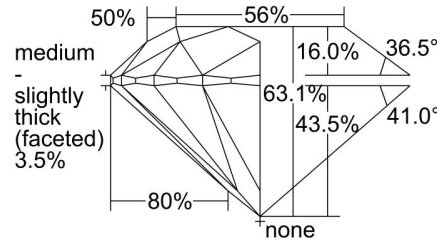

GIA DIAMOND GRADING REPORT

 August 09, 2016
 GIA Report Number 7231446940
 Shape and Cutting Style Round Brilliant
 Measurements 6.32 - 6.40 x 4.01 mm

GRADING RESULTS

 Carat Weight 1.00 carat
 Color Grade E
 Clarity Grade VS1
 Cut Grade Excellent

ADDITIONAL GRADING INFORMATION

 Polish Excellent
 Symmetry Very Good
 Fluorescence None
 Inscription(s): GIA 7231446940

Comments: Additional clouds are not shown. Pinpoints are not shown.

PROPORTIONS

Profile to actual proportions

CLARITY CHARACTERISTICS

KEY TO SYMBOLS*

- Crystal ▲ Natural
- ⊙ Cloud
- ↘ Needle
- ↗ Indented Natural

* Red symbols denote internal characteristics (inclusions). Green or black symbols denote external characteristics (blemishes). Diagram is an approximate representation of the diamond, and symbols shown indicate type, position, and approximate size of clarity characteristics. All clarity characteristics may not be shown. Details of finish are not shown.