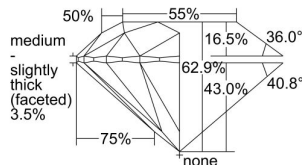

GIA®

FACSIMILE

GIA REPORT 2237950301

Verify this report at gia.edu

GIA DIAMOND DOSSIER®

October 08, 2016
GIA Report Number 2237950301
Shape and Cutting Style ..... Round Brilliant
Measurements ..... 5.64 - 5.68 x 3.56 mm

GRADING RESULTS

Carat Weight ..... 0.70 carat
Color Grade ..... D
Clarity Grade VVS1
Cut Grade ..... Excellent

ADDITIONAL GRADING INFORMATION

Polish ..... Excellent
Symmetry ..... Excellent
Fluorescence ..... Faint
Clarity Characteristics..... Cloud, Pinpoint, Indented Natural
Inscription(s): GIA 2237950301

PROPORTIONS

Profile to actual proportions