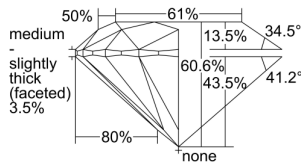

GIA®

FACSIMILE

GIA REPORT 5236957344

Verify this report at gia.edu

GIA DIAMOND DOSSIER®

October 08, 2016
GIA Report Number 5236957344
Shape and Cutting Style ..... Round Brilliant
Measurements ..... 5.80 - 5.83 x 3.52 mm

GRADING RESULTS

Carat Weight ..... 0.73 carat
Color Grade I
Clarity Grade VVS1
Cut Grade ..... Excellent

ADDITIONAL GRADING INFORMATION

Polish ..... Excellent
Symmetry ..... Excellent
Fluorescence ..... Medium Blue
Clarity Characteristics ..... Pinpoint, Feather
Inscription(s): GIA 5236957344

PROPORTIONS

Profile to actual proportions

GRADING SCALES

GIA COLOR SCALE	GIA CLARITY SCALE	GIA CUT SCALE	
D	FLAWLESS	EXCELLENT	
E	INTERNALLY FLAWLESS		
F		VVS₁	VERY GOOD
G	VVS₂		
H	VS₁	GOOD	
I	VS₂		
J	SI₁	FAIR	
K	SI₂		
L	I₁	POOR	
M	I₂		
N	I₃		
O			
P			
Q			
R			
S			
T			
U			
V			
W			
X			
Y			
Z