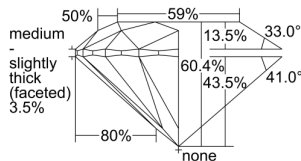

GIA®

FACSIMILE

GIA REPORT 7238909301

Verify this report at gia.edu

GIA DIAMOND DOSSIER®

October 06, 2016
GIA Report Number 7238909301
Shape and Cutting Style ..... Round Brilliant
Measurements ..... 4.77 - 4.78 x 2.89 mm

GRADING RESULTS

Carat Weight ..... 0.40 carat
Color Grade ..... E
Clarity Grade S11
Cut Grade ..... Excellent

ADDITIONAL GRADING INFORMATION

Polish ..... Excellent
Symmetry ..... Excellent
Fluorescence ..... Strong Blue
Clarity Characteristics..... Crystal, Feather
Inscription(s): GIA 7238909301

PROPORTIONS

Profile to actual proportions

GRADING SCALES

GIA COLOR SCALE	GIA CLARITY SCALE	GIA CUT SCALE	
D	FLAWLESS	EXCELLENT	
E	INTERNALLY FLAWLESS		
F		VVS₁	VERY GOOD
G	VVS₂		
H	VS₁	GOOD	
I	VS₂		
J	S1₁	FAIR	
K	S1₂		
L	I₁	POOR	
M	I₂		
N	I₃		
O			
P			
Q			
R			
S			
T			
U			
V			
W			
X			
Y			
Z