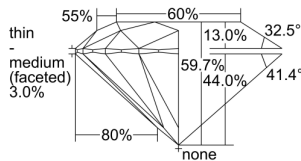

GIA®

FACSIMILE

GIA REPORT 2175942876

Verify this report at gia.edu

GIA DIAMOND DOSSIER®

October 12, 2016
GIA Report Number 2175942876
Shape and Cutting Style ..... Round Brilliant
Measurements ..... 4.86 - 4.90 x 2.91 mm

GRADING RESULTS

Carat Weight ..... 0.41 carat
Color Grade ..... H
Clarity Grade VVS1
Cut Grade ..... Excellent

ADDITIONAL GRADING INFORMATION

Polish ..... Excellent
Symmetry ..... Excellent
Fluorescence ..... None
Clarity Characteristics ..... Feather, Indented Natural
Inscription(s): GIA 2175942876

PROPORTIONS

Profile to actual proportions