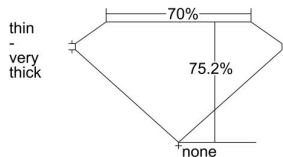

GIA®

FACSIMILE

GIA REPORT

7238801117

Verify this report at gia.edu

GIA DIAMOND DOSSIER®

September 22, 2016
GIA Report Number 7238801117
Shape and Cutting Style ..... Square Modified Brilliant
Measurements ..... 4.92 x 4.78 x 3.59 mm

GRADING RESULTS

Carat Weight ..... 0.70 carat
Color Grade ..... E
Clarity Grade VS1

ADDITIONAL GRADING INFORMATION

Polish ..... Excellent
Symmetry ..... Very Good
Fluorescence ..... None
Clarity Characteristics..... Cloud, Crystal, Feather, Pinpoint
Inscription(s): GIA 7238801117

PROPORTIONS

Profile not to actual proportions

GRADING SCALES

GIA COLOR SCALE		GIA CLARITY SCALE			
COLORLESS	D	VERY VERY SLIGHTLY INCLUDED	FLAWLESS		
	E		INTERNALLY FLAWLESS		
	F	VERY SLIGHTLY INCLUDED	VVS₁		
	G		VVS₂		
	H		VS₁		
	NEAR COLORLESS	I	SLIGHTLY INCLUDED	VS₂	
		J		SI₁	
		FAINT	K	INCLUDED	SI₂
			L		I₁
			M		I₂
VERY LIGHT	N	LIGHT	I₃		
	O				
	P				
	Q				
LIGHT	R				
	S				
	T				
	U				
	V				
	Z