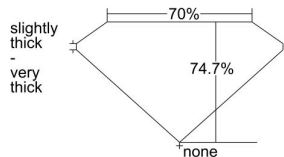

GIA®

FACSIMILE

GIA REPORT 7236757488

Verify this report at gia.edu

GIA DIAMOND DOSSIER®

September 23, 2016
GIA Report Number 7236757488
Shape and Cutting Style ..... Square Modified Brilliant
Measurements ..... 4.83 x 4.78 x 3.57 mm

GRADING RESULTS

Carat Weight ..... 0.70 carat
Color Grade ..... F
Clarity Grade VS2

ADDITIONAL GRADING INFORMATION

Polish ..... Very Good
Symmetry ..... Very Good
Fluorescence ..... None
Clarity Characteristics ..... Crystal, Cloud, Feather
Inspection(s): GIA 7236757488

PROPORTIONS

Profile not to actual proportions

GRADING SCALES

GIA COLOR SCALE		GIA CLARITY SCALE			
COLORLESS	D	VERY VERY SLIGHTLY INCLUDED	FLAWLESS		
	E		INTERNALLY FLAWLESS		
	F	VERY SLIGHTLY INCLUDED	VVS₁		
	G		VVS₂		
	H		VS₁		
	NEAR COLORLESS	I	SLIGHTLY INCLUDED	VS₂	
		J		SI₁	
		FAINT	K	INCLUDED	SI₂
			L		I₁
			M		I₂
VERY LIGHT	N	LIGHT	I₃		
	O				
	P				
	Q				
LIGHT	R				
	S				
	T				
	U				
	V				
	Z