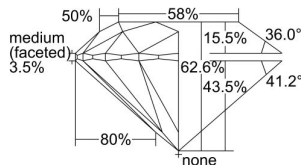

GIA®

FACSIMILE

GIA REPORT 6235911539

Verify this report at gia.edu

GIA DIAMOND DOSSIER®

October 03, 2016
GIA Report Number 6235911539
Shape and Cutting Style ..... Round Brilliant
Measurements ..... 5.94 - 5.97 x 3.73 mm

GRADING RESULTS

Carat Weight ..... 0.81 carat
Color Grade ..... H
Clarity Grade VS2
Cut Grade ..... Excellent

ADDITIONAL GRADING INFORMATION

Polish ..... Excellent
Symmetry ..... Excellent
Fluorescence ..... None
Clarity Characteristics ..... Cloud, Feather
Inscription(s): GIA 6235911539

PROPORTIONS

Profile to actual proportions