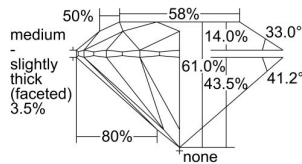

GIA®

FACSIMILE

GIA REPORT 6235907191

Verify this report at gia.edu

GIA DIAMOND DOSSIER®

October 05, 2016
GIA Report Number 6235907191
Shape and Cutting Style ..... Round Brilliant
Measurements ..... 5.22 - 5.25 x 3.20 mm

GRADING RESULTS

Carat Weight ..... 0.53 carat
Color Grade ..... D
Clarity Grade S11
Cut Grade ..... Excellent

ADDITIONAL GRADING INFORMATION

Polish ..... Excellent
Symmetry ..... Excellent
Fluorescence ..... Medium Blue
Clarity Characteristics ..... Crystal
Inscription(s): GIA 6235907191

PROPORTIONS

Profile to actual proportions

GRADING SCALES

GIA COLOR SCALE

COLORESS	D
	E
	F
	G
	H
	I
	J
NEAR COLORESS	K
	L
FLAINT	M
	N
	O
	P
VERY LIGHT	R
	S
	T
	U
	V
LIGHT	W
	X
	Y
	Z

GIA CLARITY SCALE

VERY VERY SLIGHTLY INCLUDED	FLAWLESS
	INTERNALLY FLAWLESS
VERY SLIGHTLY INCLUDED	VVS₁
	VVS₂
SLIGHTLY INCLUDED	VS₁
	VS₂
INCLUDED	SI₁
	SI₂
	I₁
	I₂
	I₃

GIA CUT SCALE

EXCELLENT
VERY GOOD
GOOD
FAIR
POOR