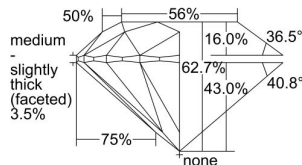

GIA®

FACSIMILE

GIA REPORT 2236960141

Verify this report at gia.edu

GIA DIAMOND DOSSIER®

October 08, 2016
GIA Report Number 2236960141
Shape and Cutting Style ..... Round Brilliant
Measurements ..... 5.89 - 5.92 x 3.70 mm

GRADING RESULTS

Carat Weight ..... 0.80 carat
Color Grade ..... E
Clarity Grade S11
Cut Grade ..... Excellent

ADDITIONAL GRADING INFORMATION

Polish ..... Excellent
Symmetry ..... Very Good
Fluorescence ..... None
Clarity Characteristics ..... Feather
Inscription(s): GIA 2236960141

PROPORTIONS

Profile to actual proportions