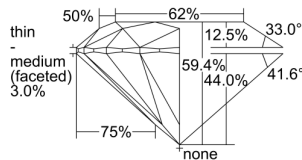

GIA®

FACSIMILE

GIA REPORT 1235906958

Verify this report at gia.edu

GIA DIAMOND DOSSIER®

October 04, 2016
GIA Report Number 1235906958
Shape and Cutting Style ..... Round Brilliant
Measurements ..... 5.18 - 5.22 x 3.09 mm

GRADING RESULTS

Carat Weight ..... 0.50 carat
Color Grade ..... D
Clarity Grade VS1
Cut Grade ..... Excellent

ADDITIONAL GRADING INFORMATION

Polish ..... Excellent
Symmetry ..... Very Good
Fluorescence ..... Medium Blue
Clarity Characteristics..... Crystal, Needle, Pinpoint
Inscription(s): GIA 1235906958

PROPORTIONS

Profile to actual proportions

GRADING SCALES

GIA COLOR SCALE	GIA CLARITY SCALE	GIA CUT SCALE	
D	FLAWLESS	EXCELLENT	
E	INTERNALLY FLAWLESS		
F		VVS₁	VERY GOOD
G	VVS₂		
H	VS₁	GOOD	
I	VS₂		
J	SI₁	FAIR	
K	SI₂		
L	I₁	POOR	
M			
N			
O	I₂		
P			
Q	I₃		
R			
S			
T			
U			
V			
W			
X			
Y			
Z