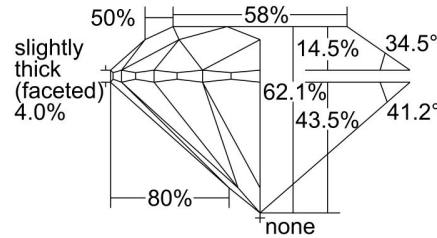

GIA DIAMOND GRADING REPORT

September 21, 2016
 GIA Report Number 1233751918
 Shape and Cutting Style Round Brilliant
 Measurements 6.47 - 6.50 x 4.03 mm

GRADING RESULTS

Carat Weight 1.05 carat
 Color Grade G
 Clarity Grade SI2
 Cut Grade Excellent

PROPORTIONS

Profile to actual proportions

CLARITY CHARACTERISTICS

KEY TO SYMBOLS*

- Twinning Wisp
- Crystal
- Feather
- Cloud
- Cavity
- Indented Natural

* Red symbols denote internal characteristics (inclusions). Green or black symbols denote external characteristics (blemishes). Diagram is an approximate representation of the diamond, and symbols shown indicate type, position, and approximate size of clarity characteristics. All clarity characteristics may not be shown. Details of finish are not shown.