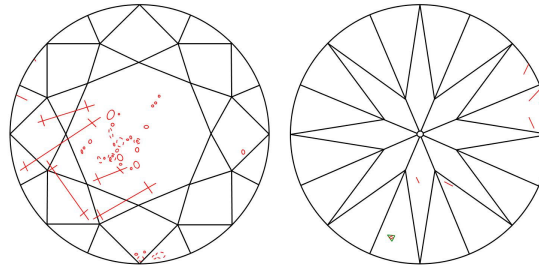

GIA DIAMOND GRADING REPORT

September 21, 2016
 GIA Report Number 1233751918
 Shape and Cutting Style Round Brilliant
 Measurements 6.47 - 6.50 x 4.03 mm

GRADING RESULTS

Carat Weight 1.05 carat
 Color Grade G
 Clarity Grade SI2
 Cut Grade Excellent

ADDITIONAL GRADING INFORMATION

Polish Excellent
 Symmetry Excellent
 Fluorescence Medium Blue

Inscription(s): GIA 1233751918

Comments: Additional twinning wisps, additional clouds, pinpoints and surface graining are not shown.

PROPORTIONS

Profile to actual proportions

CLARITY CHARACTERISTICS

KEY TO SYMBOLS*

- Twinning Wisp
- Crystal
- Feather
- Cloud
- Cavity
- Indented Natural

* Red symbols denote internal characteristics (inclusions). Green or black symbols denote external characteristics (blemishes). Diagram is an approximate representation of the diamond, and symbols shown indicate type, position, and approximate size of clarity characteristics. All clarity characteristics may not be shown. Details of finish are not shown.