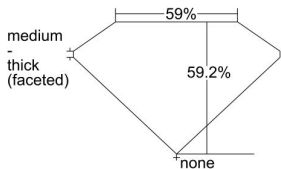

GIA®

FACSIMILE

GIA REPORT 2237536087

Verify this report at gia.edu

GIA DIAMOND DOSSIER®

August 26, 2016
GIA Report Number 2237536087
Shape and Cutting Style ..... Heart Brilliant
Measurements ..... 5.01 x 5.93 x 3.51 mm

GRADING RESULTS

Carat Weight ..... 0.60 carat
Color Grade ..... F
Clarity Grade VS1

ADDITIONAL GRADING INFORMATION

Polish ..... Excellent
Symmetry ..... Very Good
Fluorescence ..... None
Clarity Characteristics ..... Feather
Inscription(s): GIA 2237536087

PROPORTIONS

Profile not to actual proportions

GRADING SCALES

GIA COLOR SCALE		GIA CLARITY SCALE			
COLORLESS	D	VERY VERY SLIGHTLY INCLUDED	FLAWLESS		
	E		INTERNALLY FLAWLESS		
	F	VERY SLIGHTLY INCLUDED	VVS₁		
	G		VVS₂		
	H		VS₁		
	NEAR COLORLESS	I	SLIGHTLY INCLUDED	VS₂	
		J		SI₁	
		FAINT	K	INCLUDED	SI₂
			L		I₁
			M		I₂
VERY LIGHT	N	LIGHT	I₃		
	O				
	P				
	Q				
LIGHT	R				
	S				
	T				
	U				
	V				
	Z