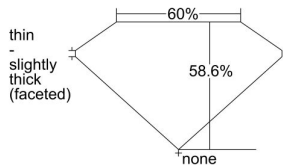

GIA®

FACSIMILE

GIA REPORT 6222907224

Verify this report at gia.edu

GIA DIAMOND DOSSIER®

June 17, 2016
GIA Report Number 6222907224
Shape and Cutting Style ..... Heart Brilliant
Measurements ..... 5.14 x 6.09 x 3.57 mm

GRADING RESULTS

Carat Weight ..... 0.63 carat
Color Grade ..... F
Clarity Grade VVS2

ADDITIONAL GRADING INFORMATION

Polish ..... Very Good
Symmetry ..... Very Good
Fluorescence ..... None
Clarity Characteristics.. Knot, Feather, Pinpoint, Surface Graining
Inscription(s): GIA 6222907224

PROPORTIONS

Profile not to actual proportions

GRADING SCALES

GIA COLOR SCALE		GIA CLARITY SCALE			
COLORLESS	D	VERY VERY SLIGHTLY INCLUDED	FLAWLESS		
	E		INTERNALLY FLAWLESS		
	F	VERY SLIGHTLY INCLUDED	VVS₁		
	G		VVS₂		
	NEAR COLORLESS	H	SLIGHTLY INCLUDED	VS₁	
		I		VS₂	
	FAINT	J	SLIGHTLY INCLUDED	SI₁	
		K		SI₂	
		VERT LIGHT	L	INCLUDED	I₁
			M		I₂
LIGHT		N	INCLUDED	I₃	
		O			
		P			
		Q			
	R				
	S				
	T				
	U				
	V				
	W				
	X				
	Y				
	Z