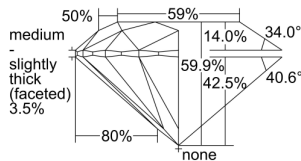

GIA®

FACSIMILE

GIA REPORT 3235834969

Verify this report at gia.edu

GIA DIAMOND DOSSIER®

September 28, 2016
GIA Report Number 3235834969
Shape and Cutting Style ..... Round Brilliant
Measurements ..... 5.14 - 5.16 x 3.09 mm

GRADING RESULTS

Carat Weight ..... 0.50 carat
Color Grade ..... G
Clarity Grade VS2
Cut Grade ..... Excellent

ADDITIONAL GRADING INFORMATION

Polish ..... Excellent
Symmetry ..... Excellent
Fluorescence ..... None
Clarity Characteristics ..... Crystal, Cloud
Inscription(s): GIA 3235834969

PROPORTIONS

Profile to actual proportions

GRADING SCALES

GIA COLOR SCALE	GIA CLARITY SCALE	GIA CUT SCALE	
D	FLAWLESS	EXCELLENT	
E	INTERNALLY FLAWLESS		
F		VVS₁	VERY GOOD
G	VVS₂		
H	VS₁	GOOD	
I	VS₂		
J	SI₁	FAIR	
K	SI₂		
L	I₁	POOR	
M	I₂		
N	I₃		
O			
P			
Q			
R			
S			
T			
U			
V			
W			
X			
Y			
Z