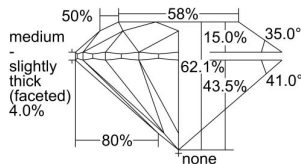

GIA®

FACSIMILE

GIA REPORT 2238835461

Verify this report at gia.edu

GIA DIAMOND DOSSIER®

September 28, 2016
GIA Report Number 2238835461
Shape and Cutting Style ..... Round Brilliant
Measurements ..... 6.16 - 6.17 x 3.83 mm

GRADING RESULTS

Carat Weight ..... 0.90 carat
Color Grade ..... G
Clarity Grade VS1
Cut Grade ..... Excellent

ADDITIONAL GRADING INFORMATION

Polish ..... Excellent
Symmetry ..... Excellent
Fluorescence ..... Medium Blue
Clarity Characteristics..... Crystal, Needle, Cloud, Pinpoint
Inscription(s): GIA 2238835461

PROPORTIONS

Profile to actual proportions

GRADING SCALES

GIA COLOR SCALE

COLORESS	D
	E
	F
	G
	H
	I
	J
NEAR COLORESS	K
	L
Faint	M
	N
	O
	P
	R
	S
	T
	U
	V
	W
	X
	Y
Light	Z

GIA CLARITY SCALE

FLAWLESS	INTERNAL FLAWLESS	
		EXCELLENT
VERY VERY SLIGHTLY INCLUDED	VVS₁	VERY GOOD
VERY SLIGHTLY INCLUDED	VVS₂	
SLIGHTLY INCLUDED	VS₁	GOOD
	VS₂	
INCLUDED	SI₁	FAIR
	SI₂	
INCLUDED	I₁	POOR
	I₂	
	I₃