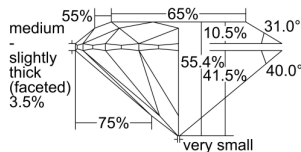

GIA®

FACSIMILE

GIA REPORT 2236907557

Verify this report at gia.edu

GIA DIAMOND DOSSIER®

October 04, 2016
GIA Report Number 2236907557
Shape and Cutting Style ..... Round Brilliant
Measurements ..... 5.28 - 5.29 x 2.93 mm

GRADING RESULTS

Carat Weight ..... 0.50 carat
Color Grade ..... H
Clarity Grade VS1
Cut Grade ..... Good

ADDITIONAL GRADING INFORMATION

Polish ..... Excellent
Symmetry ..... Excellent
Fluorescence ..... None
Clarity Characteristics ..... Crystal, Cloud
Inscription(s): GIA 2236907557

PROPORTIONS

Profile to actual proportions

GRADING SCALES

GIA COLOR SCALE

COLORLESS	D
	E
	F
	G
NEAR COLORLESS	H
	I
	J
Faint	K
	L
	M
	N
	O
	P
	Q
	R
	S
	T
	U
	V
	W
	X
	Y
LIGHT	Z

GIA CLARITY SCALE

FLAWLESS	INTERNAL FLAWLESS	
		FLAWLESS
VERY VERY SLIGHTLY INCLUDED	VVS₁	
	VVS₂	
VERY SLIGHTLY INCLUDED	VS₁	
	VS₂	
SLIGHTLY INCLUDED	SI₁	
	SI₂	
INCLUDED	I₁	
	I₂	
	I₃	

GIA CUT SCALE

EXCELLENT
VERY GOOD
GOOD
FAIR
POOR