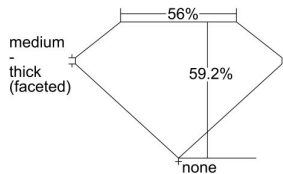

GIA®

FACSIMILE

GIA REPORT 2237616624

Verify this report at gia.edu

GIA DIAMOND DOSSIER®

September 16, 2016
GIA Report Number 2237616624
Shape and Cutting Style ..... Heart Brilliant
Measurements ..... 3.79 x 4.82 x 2.85 mm

GRADING RESULTS

Carat Weight ..... 0.31 carat
Color Grade ..... E
Clarity Grade VS1

ADDITIONAL GRADING INFORMATION

Polish ..... Excellent
Symmetry ..... Good
Fluorescence ..... None
Clarity Characteristics ..... Feather
Inscription(s): GIA 2237616624

PROPORTIONS

Profile not to actual proportions

GRADING SCALES

GIA COLOR SCALE		GIA CLARITY SCALE			
COLORLESS	D	VERY VERY SLIGHTLY INCLUDED	FLAWLESS		
	E		INTERNALLY FLAWLESS		
	F	VERY SLIGHTLY INCLUDED	VS₁		
	G		VS₂		
	H		VS₁		
	NEAR COLORLESS	I	SLIGHTLY INCLUDED	VS₂	
		J		SI₁	
		FAINT	K	INCLUDED	SI₂
			L		I₁
			M		I₂
N			I₃		
VERY LIGHT	O	LIGHT			
	P				
	Q				
	R				
	S				
	T				
LIGHT	U				
	V				
	W				
	X				
Y					
Z