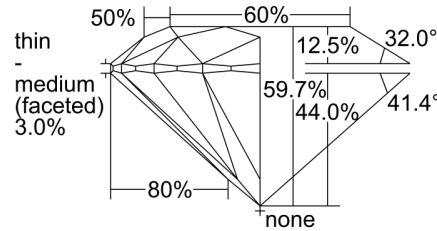

GIA DIAMOND GRADING REPORT

September 22, 2016

GIA Report Number 2237799180

Shape and Cutting Style Round Brilliant

Measurements 6.59 - 6.62 x 3.94 mm

GRADING RESULTS

Carat Weight 1.03 carat

Color Grade E

Clarity Grade SI2

Cut Grade Excellent

ADDITIONAL GRADING INFORMATION

Polish Excellent

Symmetry Excellent

Fluorescence None

Inscription(s): GIA 2237799180

Comments: Surface graining is not shown.

PROPORTIONS

Profile to actual proportions

CLARITY CHARACTERISTICS

KEY TO SYMBOLS*

-  Feather
-  Cloud
-  Needle
-  Indented Natural

* Red symbols denote internal characteristics (inclusions). Green or black symbols denote external characteristics (blemishes). Diagram is an approximate representation of the diamond, and symbols shown indicate type, position, and approximate size of clarity characteristics. All clarity characteristics may not be shown. Details of finish are not shown.