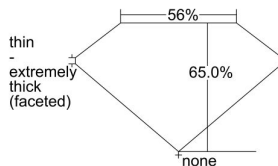

GIA®

FACSIMILE

GIA REPORT 3235594317

Verify this report at gia.edu

GIA DIAMOND DOSSIER®

September 16, 2016
GIA Report Number 3235594317
Shape and Cutting Style ..... Heart Brilliant
Measurements ..... 4.39 x 4.68 x 3.04 mm

GRADING RESULTS

Carat Weight ..... 0.39 carat
Color Grade ..... F
Clarity Grade VS1

ADDITIONAL GRADING INFORMATION

Polish ..... Excellent
Symmetry ..... Very Good
Fluorescence ..... Medium Blue
Clarity Characteristics..... Indented Natural, Feather, Pinpoint
Inscription(s): GIA 3235594317

PROPORTIONS

Profile not to actual proportions

GRADING SCALES

GIA COLOR SCALE		GIA CLARITY SCALE		
NEAR COLORLESS	D	VERY VERY SLIGHTLY INCLUDED	FLAWLESS	
	E		INTERNALLY FLAWLESS	
	F	VERY SLIGHTLY INCLUDED	VVS₁	
	G		VVS₂	
	FAINT	H	SLIGHTLY INCLUDED	VS₁
		I		VS₂
		J	INCLUDED	SI₁
		K		SI₂
	LIGHT	L	INCLUDED	I₁
		M		I₂
N		INCLUDED	I₃	
O				
P				
Q				
R				
S				
T				
U				
V				
W				
X				
Y				
Z