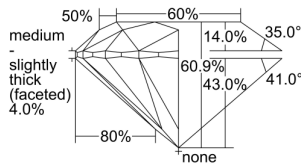

GIA®

FACSIMILE

GIA REPORT 2236416908

Verify this report at gia.edu

GIA DIAMOND DOSSIER®

August 09, 2016
GIA Report Number 2236416908
Shape and Cutting Style ..... Round Brilliant
Measurements ..... 4.79 - 4.81 x 2.92 mm

GRADING RESULTS

Carat Weight ..... 0.41 carat
Color Grade ..... F
Clarity Grade I1
Cut Grade ..... Excellent

ADDITIONAL GRADING INFORMATION

Polish ..... Excellent
Symmetry ..... Excellent
Fluorescence ..... None
Clarity Characteristics..... Crystal, Feather
Inscription(s): GIA 2236416908

PROPORTIONS

Profile to actual proportions

GRADING SCALES

GIA COLOR SCALE

COLORED	D
	E
	F
	G
	H
	I
	J
NEAR COLORLESS	K
	L
Faint	M
	N
	O
	P
	Q
	R
	S
	T
	U
	V
	W
	X
	Y
Light	Z

GIA CLARITY SCALE

GIA CUT SCALE

EXCELLENT
VERY GOOD
GOOD
FAIR
POOR