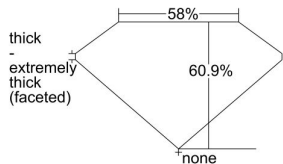

GIA®

FACSIMILE

GIA REPORT 2234693079

Verify this report at gia.edu

GIA DIAMOND DOSSIER®

September 19, 2016
GIA Report Number 2234693079
Shape and Cutting Style ..... Heart Brilliant
Measurements ..... 3.73 x 4.63 x 2.82 mm

GRADING RESULTS

Carat Weight ..... 0.30 carat
Color Grade I
Clarity Grade SI1

ADDITIONAL GRADING INFORMATION

Polish ..... Excellent
Symmetry ..... Very Good
Fluorescence ..... None
Clarity Characteristics ..... Feather
Inscription(s): GIA 2234693079

PROPORTIONS

Profile not to actual proportions

GRADING SCALES

GIA COLOR SCALE		GIA CLARITY SCALE			
COLORLESS	D	VERY VERY SLIGHTLY INCLUDED	FLAWLESS		
	E		INTERNALLY FLAWLESS		
	F	VERY SLIGHTLY INCLUDED	VVS₁		
	G		VVS₂		
	H		VS₁		
	NEAR COLORLESS	I	SLIGHTLY INCLUDED	VS₂	
		J		SI₁	
		FAINT	K	INCLUDED	SI₂
			L		I₁
			M		I₂
VERT LIGHT	N		INCLUDED	I₃	
	O				
	P				
	Q				
	R				
LIGHT	S				
	T				
	U				
	V				
	W				
	X				
	Y				
Z