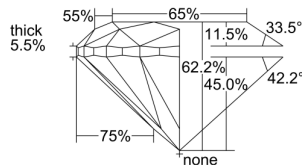

GIA®

FACSIMILE

GIA DIAMOND DOSSIER®

October 08, 2016
GIA Report Number 7238934390
Shape and Cutting Style ..... Round Brilliant
Measurements ..... 5.32 - 5.34 x 3.32 mm

GRADING RESULTS

Carat Weight ..... 0.60 carat
Color Grade ..... G
Clarity Grade VS1
Cut Grade ..... Very Good

ADDITIONAL GRADING INFORMATION

Polish ..... Excellent
Symmetry ..... Very Good
Fluorescence ..... None
Clarity Characteristics..... Crystal, Feather, Pinpoint
Inscription(s): GIA 7238934390

GIA REPORT 7238934390

Verify this report at gia.edu

PROPORTIONS

Profile to actual proportions