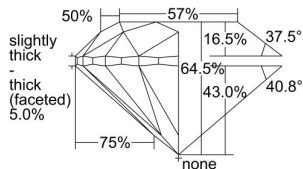

GIA®

FACSIMILE

GIA REPORT 2236654599

Verify this report at gia.edu

GIA DIAMOND DOSSIER®

September 06, 2016
GIA Report Number 2236654599
Shape and Cutting Style ..... Round Brilliant
Measurements ..... 5.58 - 5.62 x 3.61 mm

GRADING RESULTS

Carat Weight ..... 0.72 carat
Color Grade ..... D
Clarity Grade I1
Cut Grade ..... Very Good

ADDITIONAL GRADING INFORMATION

Polish ..... Excellent
Symmetry ..... Very Good
Fluorescence ..... Medium Blue
Clarity Characteristics ..... Cloud
Inscription(s): GIA 2236654599

PROPORTIONS

Profile to actual proportions