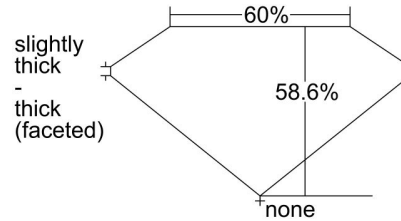

GIA DIAMOND GRADING REPORT

October 12, 2016
GIA Report Number 1239901991
Shape and Cutting Style ..... Pear Brilliant
Measurements ..... 8.81 x 5.73 x 3.35 mm

GRADING RESULTS

Carat Weight ..... 1.05 carat
Color Grade ..... F
Clarity Grade VVS1

ADDITIONAL GRADING INFORMATION

Polish ..... Excellent
Symmetry ..... Very Good
Fluorescence ..... None
Inscription(s): GIA 1239901991

PROPORTIONS

Profile not to actual proportions