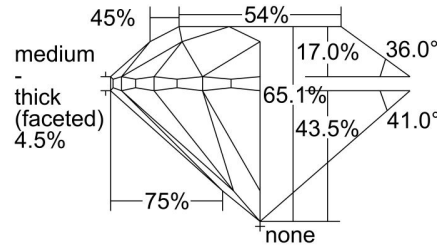

GIA DIAMOND GRADING REPORT

September 09, 2016  
 GIA Report Number ..... 7236630431  
 Shape and Cutting Style ..... Round Brilliant  
 Measurements ..... 7.81 - 7.91 x 5.12 mm

GRADING RESULTS

Carat Weight ..... 2.00 carat  
 Color Grade ..... J  
 Clarity Grade ..... SI2  
 Cut Grade ..... Very Good

PROPORTIONS

Profile to actual proportions

CLARITY CHARACTERISTICS

KEY TO SYMBOLS\*

- Crystal
- ◡ Indented Natural
- ~ Feather
- \\ Needle
- Etch Channel

\* Red symbols denote internal characteristics (inclusions). Green or black symbols denote external characteristics (blemishes). Diagram is an approximate representation of the diamond, and symbols shown indicate type, position, and approximate size of clarity characteristics. All clarity characteristics may not be shown. Details of finish are not shown.