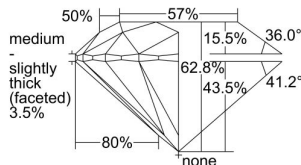

GIA®

FACSIMILE

GIA REPORT 2228643191

Verify this report at gia.edu

GIA DIAMOND DOSSIER®

May 12, 2016
GIA Report Number 2228643191
Shape and Cutting Style ..... Round Brilliant
Measurements ..... 5.99 - 6.01 x 3.77 mm

GRADING RESULTS

Carat Weight ..... 0.83 carat
Color Grade ..... G
Clarity Grade VVS2
Cut Grade ..... Excellent

ADDITIONAL GRADING INFORMATION

Polish ..... Excellent
Symmetry ..... Excellent
Fluorescence ..... None
Clarity Characteristics ..... Pinpoint, Cloud
Inscription(s): GIA 2228643191

PROPORTIONS

Profile to actual proportions

GRADING SCALES

GIA COLOR SCALE

COLORED	D
	E
	F
	G
	H
	I
	J
NEAR COLORLESS	K
	L
Faint	M
	N
	O
	P
	Q
	R
	S
	T
	U
	V
	W
	X
	Y
Light	Z

GIA CLARITY SCALE

FLAWLESS	VERY VERY SLIGHTLY INCLUDED	VVS₁	
			VVS₂
INTERNALLY FLAWLESS	VERY SLIGHTLY INCLUDED	VS₁	
		VS₂	
SLIGHTLY INCLUDED	SLIGHTLY INCLUDED	SI₁	
		SI₂	
INCLUDED	INCLUDED	I₁	
		I₂	
		I₃	

GIA CUT SCALE

EXCELLENT	VERY GOOD	GOOD	FAIR	POOR