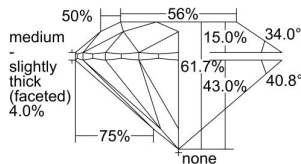

GIA®

FACSIMILE

GIA REPORT 6231889343

Verify this report at gia.edu

GIA DIAMOND DOSSIER®

October 03, 2016
GIA Report Number 6231889343
Shape and Cutting Style ..... Round Brilliant
Measurements ..... 5.08 - 5.10 x 3.14 mm

GRADING RESULTS

Carat Weight ..... 0.50 carat
Color Grade ..... G
Clarity Grade VVS1
Cut Grade ..... Excellent

ADDITIONAL GRADING INFORMATION

Polish ..... Excellent
Symmetry ..... Excellent
Fluorescence ..... Faint
Clarity Characteristics ..... Feather, Chip
Inscription(s): GIA 6231889343

PROPORTIONS

Profile to actual proportions

GRADING SCALES

GIA COLOR SCALE	GIA CLARITY SCALE	GIA CUT SCALE	
D	FLAWLESS	EXCELLENT	
E	INTERNALLY FLAWLESS		
F		VVS₁	VERY GOOD
G	VVS₂		
H	VS₁	GOOD	
I	VS₂		
J	SI₁	FAIR	
K	SI₂		
L	I₁	POOR	
M	I₂		
N	I₃		
O			
P			
Q			
R			
S			
T			
U			
V			
W			
X			
Y			
Z