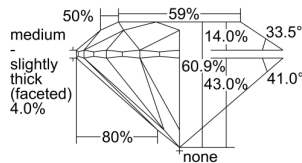

GIA®

FACSIMILE

GIA REPORT 6235654641

Verify this report at gia.edu

GIA DIAMOND DOSSIER®

September 02, 2016
GIA Report Number 6235654641
Shape and Cutting Style ..... Round Brilliant
Measurements ..... 3.79 - 3.81 x 2.32 mm

GRADING RESULTS

Carat Weight ..... 0.20 carat
Color Grade ..... E
Clarity Grade VS1
Cut Grade ..... Excellent

ADDITIONAL GRADING INFORMATION

Polish ..... Excellent
Symmetry ..... Excellent
Fluorescence ..... None
Clarity Characteristics ..... Crystal, Pinpoint
Inscription(s): GIA 6235654641

PROPORTIONS

Profile to actual proportions

GRADING SCALES

GIA COLOR SCALE

COLORLESS	D
	E
	F
	G
	H
	I
	J
NEAR COLORLESS	K
	L
Faint	M
	N
	O
	P
	Q
	R
	S
	T
	U
	V
	W
	X
	Y
LIGHT	Z

GIA CLARITY SCALE

GIA CUT SCALE

EXCELLENT
VERY GOOD
GOOD
FAIR
POOR